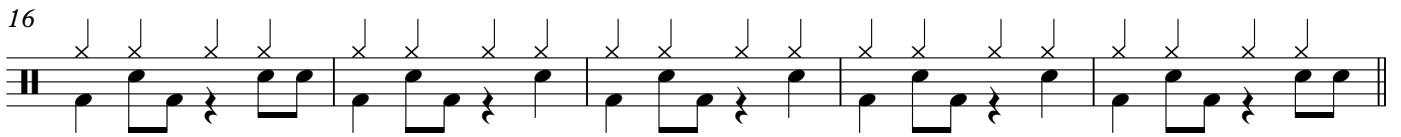

# Give Me All Your Luvin'

Drum Set

Arrangement by Tom Ansuini

Madonna

**Vivement** ♩ = 145

Drum Set

57

Musical notation for measures 57-62. The top staff shows a series of 'x' marks representing cymbals. The bottom staff shows a drum set pattern with quarter notes and rests.

63

Musical notation for measures 63-67. The top staff shows a series of 'x' marks representing cymbals. The bottom staff shows a drum set pattern with quarter notes and rests.

68

Musical notation for measures 68-72. The top staff shows a series of 'x' marks representing cymbals. The bottom staff shows a drum set pattern with quarter notes and rests.

73 Nicki Minaj rap

Musical notation for measures 73-78. The top staff shows a series of 'x' marks representing cymbals. The bottom staff shows a drum set pattern with quarter notes and rests, including some eighth notes.

91

Musical notation for measures 91-96. The top staff shows a series of 'x' marks representing cymbals. The bottom staff shows a drum set pattern with quarter notes and rests.

97 Madonna 8

Musical notation for measures 97-109. The top staff shows a series of 'x' marks representing cymbals. The bottom staff shows a drum set pattern with quarter notes and rests. Measure 97 is marked with a large '8' and a thick horizontal line.