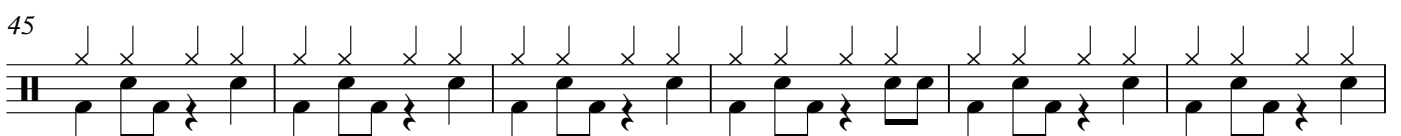

# Give Me All Your Luvin'

Drum Set

Arrangement by Tom Ansuini

Madonna

**Vivement** ♩ = 145

Drum Set

57

Musical notation for measures 57-62. The top staff shows a series of 'x' marks representing cymbals. The bottom staff shows a drum set pattern with quarter notes and rests.

63

Musical notation for measures 63-67. The top staff shows a series of 'x' marks representing cymbals. The bottom staff shows a drum set pattern with quarter notes and rests.

68

Musical notation for measures 68-72. The top staff shows a series of 'x' marks representing cymbals. The bottom staff shows a drum set pattern with quarter notes and rests.

73 Nicki Minaj rap

Musical notation for measures 73-78. The top staff shows a series of 'x' marks representing cymbals. The bottom staff shows a drum set pattern with quarter notes and rests, including some eighth notes.

91

Musical notation for measures 91-96. The top staff shows a series of 'x' marks representing cymbals. The bottom staff shows a drum set pattern with quarter notes and rests.

97 Madonna 8

Musical notation for measures 97-109. The top staff shows a series of 'x' marks representing cymbals. The bottom staff shows a drum set pattern with quarter notes and rests. Measure 97 is marked with a large '8' and a thick horizontal line.