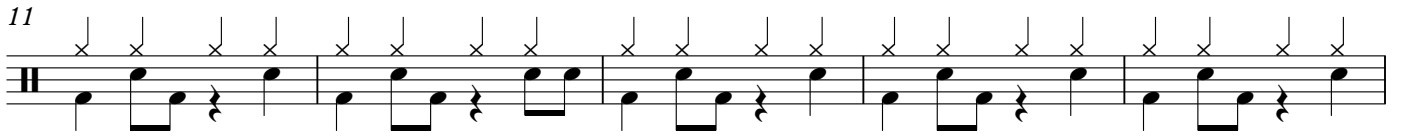

# Give Me All Your Luvin'

Drum Set

Arrangement by Tom Ansuini

Madonna

**Vivement** ♩ = 145

Drum Set

57

Musical notation for measures 57-62. The top staff shows a series of 'x' marks representing cymbals. The bottom staff shows a drum set pattern with quarter notes and rests.

63

Musical notation for measures 63-67. The top staff shows a series of 'x' marks representing cymbals. The bottom staff shows a drum set pattern with quarter notes and rests.

68

Musical notation for measures 68-72. The top staff shows a series of 'x' marks representing cymbals. The bottom staff shows a drum set pattern with quarter notes and rests.

73 Nicki Minaj rap

Musical notation for measures 73-78. The top staff shows a series of 'x' marks representing cymbals. The bottom staff shows a drum set pattern with quarter notes and rests, including some eighth notes.

91

Musical notation for measures 91-96. The top staff shows a series of 'x' marks representing cymbals. The bottom staff shows a drum set pattern with quarter notes and rests.

97 Madonna 8

Musical notation for measures 97-109. The top staff shows a series of 'x' marks representing cymbals. The bottom staff shows a drum set pattern with quarter notes and rests. Measure 97 is marked with a large '8' and a thick horizontal line.