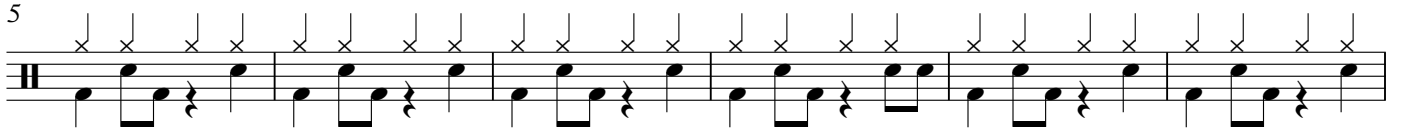

# Give Me All Your Luvin'

Drum Set

Arrangement by Tom Ansuini

Madonna

**Vivement** ♩ = 145

Drum Set

57

Musical notation for measures 57-62. The top staff shows a series of 'x' marks representing cymbals. The bottom staff shows a drum set pattern with quarter notes and rests.

63

Musical notation for measures 63-67. The top staff shows a series of 'x' marks representing cymbals. The bottom staff shows a drum set pattern with quarter notes and rests.

68

Musical notation for measures 68-72. The top staff shows a series of 'x' marks representing cymbals. The bottom staff shows a drum set pattern with quarter notes and rests.

73 Nicki Minaj rap

Musical notation for measures 73-78. The top staff shows a series of 'x' marks representing cymbals. The bottom staff shows a drum set pattern with quarter notes and rests, including some eighth notes.

91

Musical notation for measures 91-96. The top staff shows a series of 'x' marks representing cymbals. The bottom staff shows a drum set pattern with quarter notes and rests.

97 Madonna 8

Musical notation for measures 97-109. The top staff shows a series of 'x' marks representing cymbals. The bottom staff shows a drum set pattern with quarter notes and rests. Measure 97 is marked with a large '8' and a thick horizontal line.