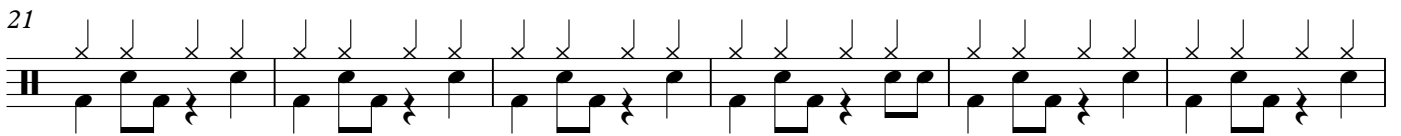

# Give Me All Your Luvin'

Drum Set

Arrangement by Tom Ansuini

Madonna

**Vivement** ♩ = 145

Drum Set

57

Musical notation for measures 57-62. The top staff shows a series of 'x' marks representing cymbals. The bottom staff shows a drum set pattern with quarter notes and rests.

63

Musical notation for measures 63-67. The top staff shows a series of 'x' marks representing cymbals. The bottom staff shows a drum set pattern with quarter notes and rests.

68

Musical notation for measures 68-72. The top staff shows a series of 'x' marks representing cymbals. The bottom staff shows a drum set pattern with quarter notes and rests.

73 Nicki Minaj rap

Musical notation for measures 73-78. The top staff shows a series of 'x' marks representing cymbals. The bottom staff shows a drum set pattern with quarter notes and rests, including some eighth notes.

91

Musical notation for measures 91-96. The top staff shows a series of 'x' marks representing cymbals. The bottom staff shows a drum set pattern with quarter notes and rests.

97 Madonna 8

Musical notation for measures 97-109. The top staff shows a series of 'x' marks representing cymbals. The bottom staff shows a drum set pattern with quarter notes and rests. Measure 97 is marked with a large '8' and a thick horizontal line.